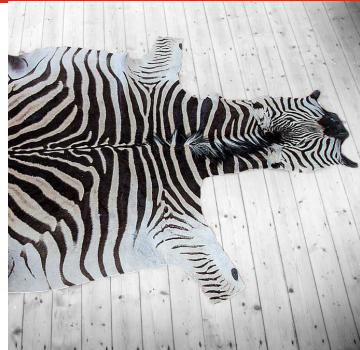

decor

for your home, office,
hotel, log cabin...

WILD ELEMENTS

EST. 2019

HIDES | SKULLS | MOUNTS | LEATHERS | CRAFTS

a brand that brings you luxurious
elements of the wild, naturally

contact me

Bernadette
0842510858
info@wild-elements.com